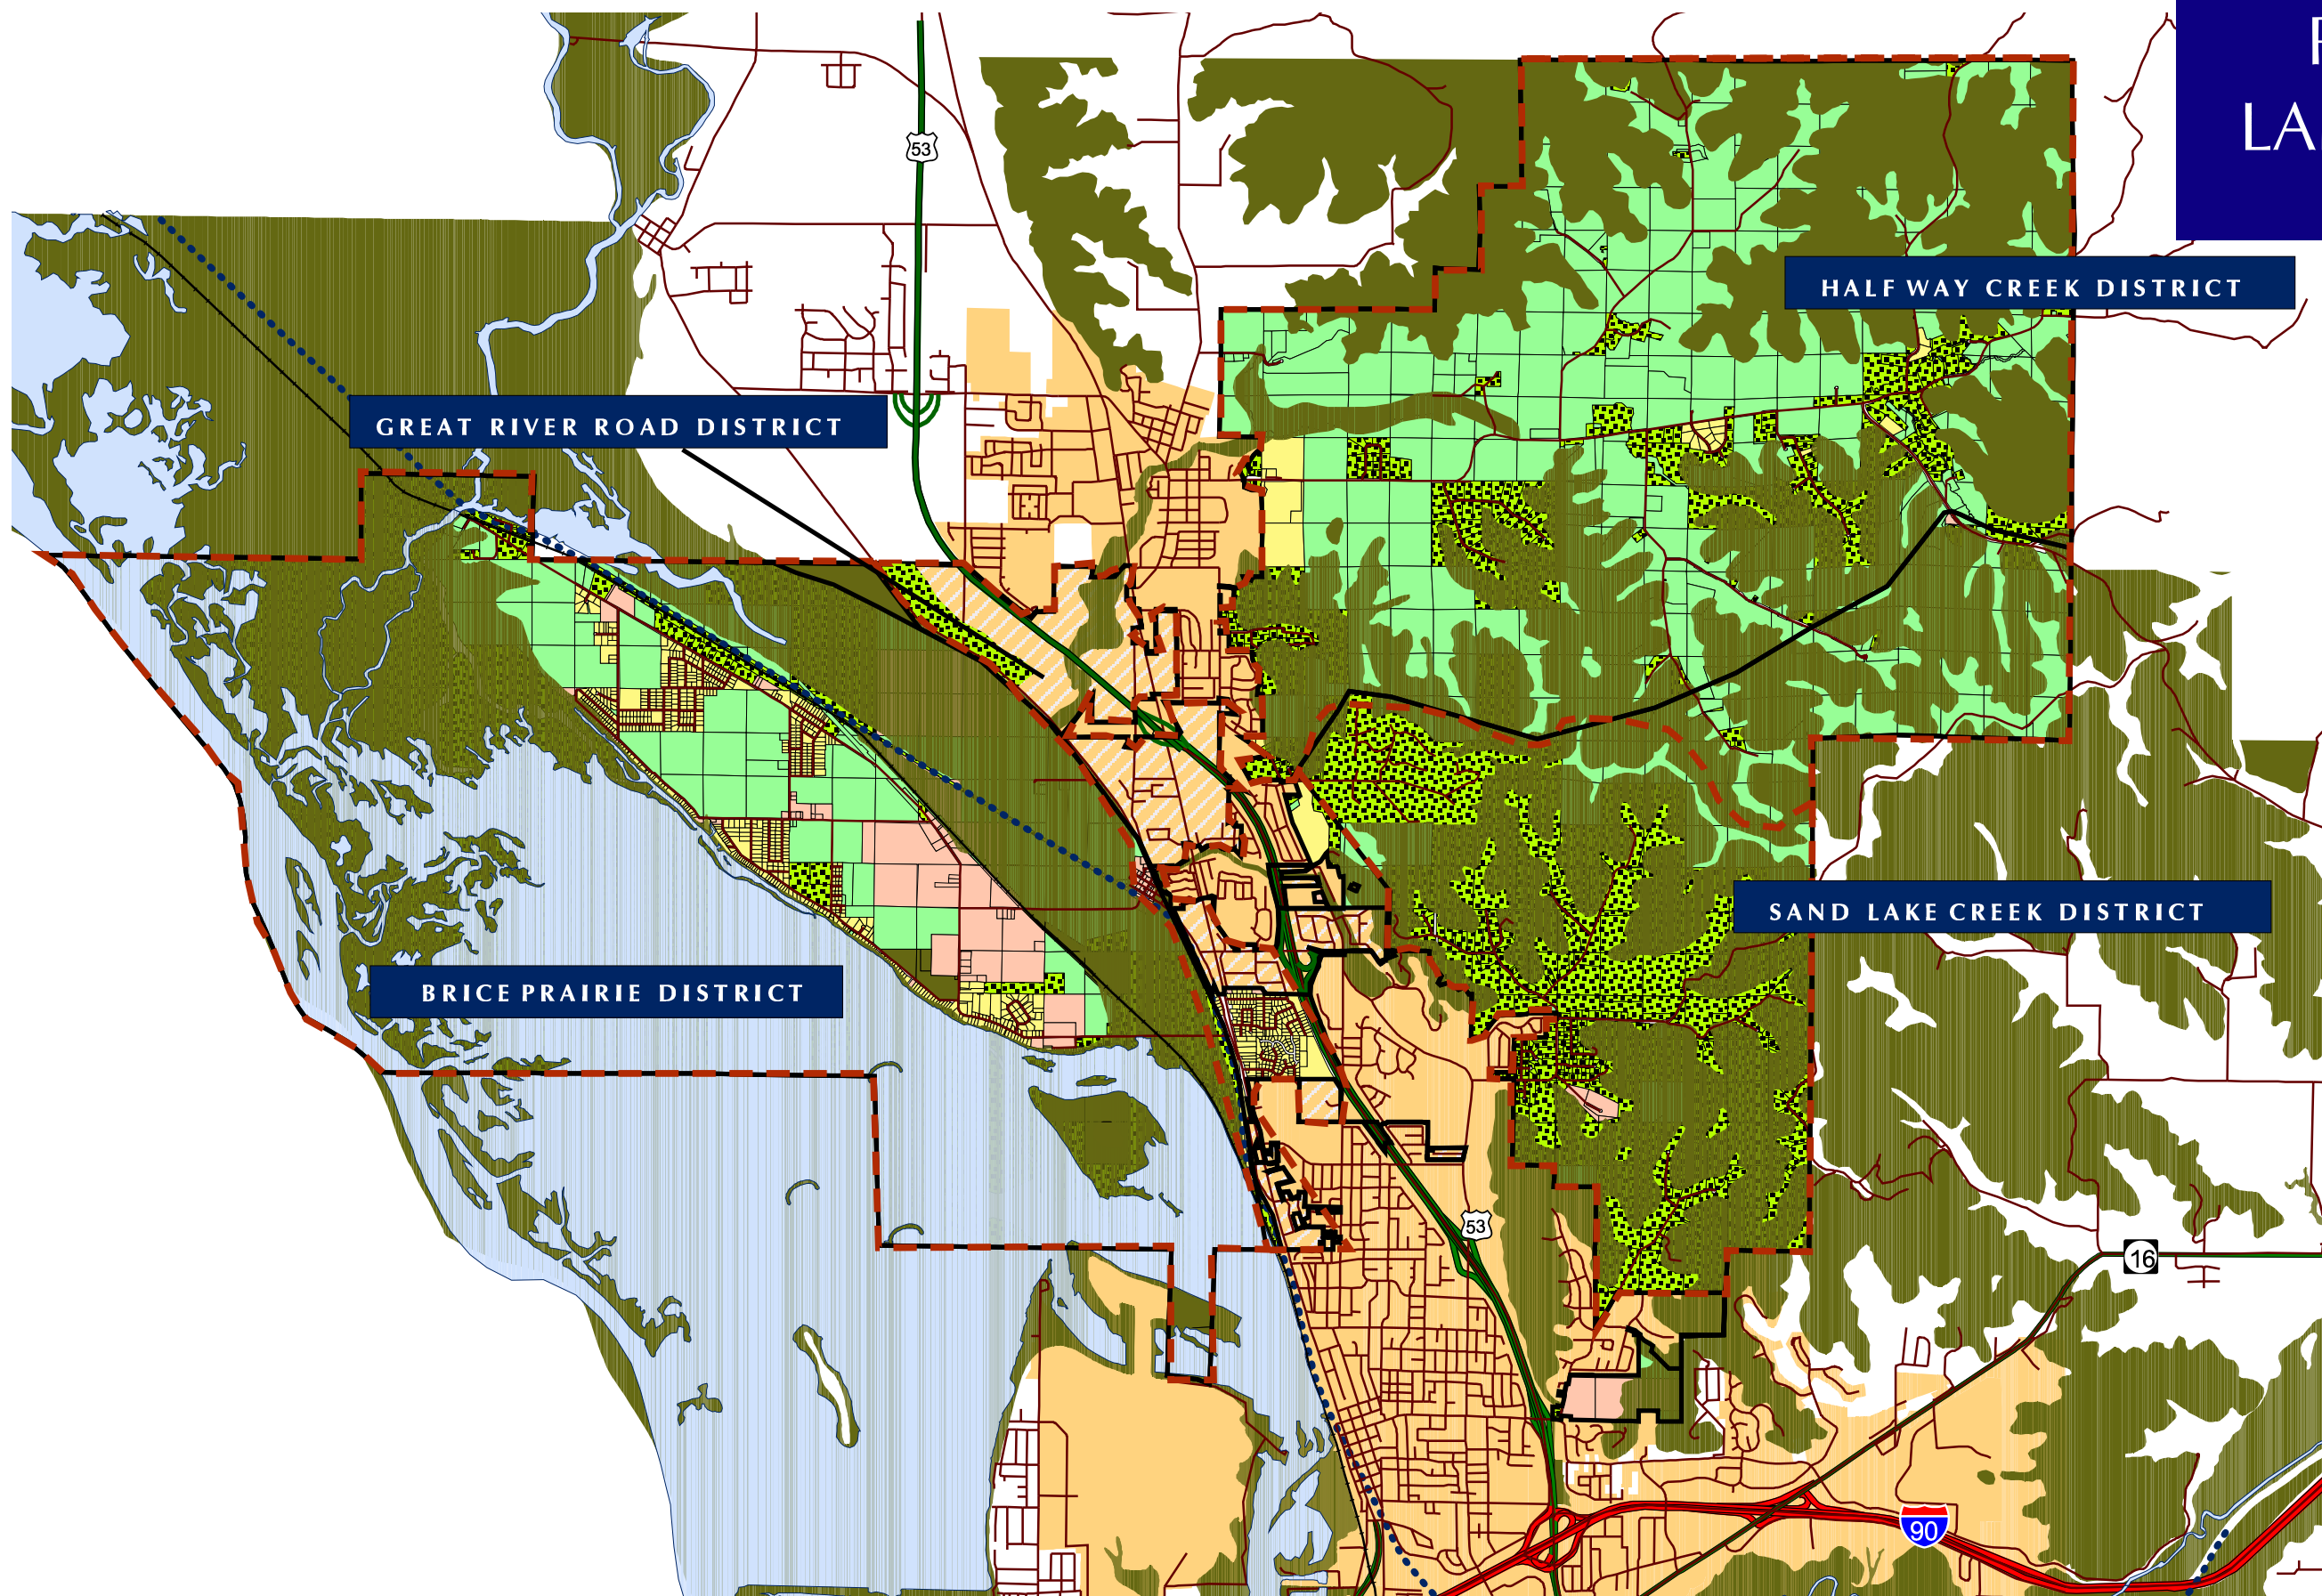

PROPOSED LAND USE PLAN

May 26, 2005

Town of Onalaska
Smart Growth Plan

Map 9

Onalaska, Wisconsin

Legend

Land Use Planning Categories

-  Agricultural Preservation
-  Conservancy
-  Conservation Residential
-  Conservation Mixed-Use
-  Urban Mixed Use
-  Residential
-  City and Village Limits
-  Planning District Boundary

Descriptions and policies related to each planning category and district are contained within the Land Use Chapter.

Location Map